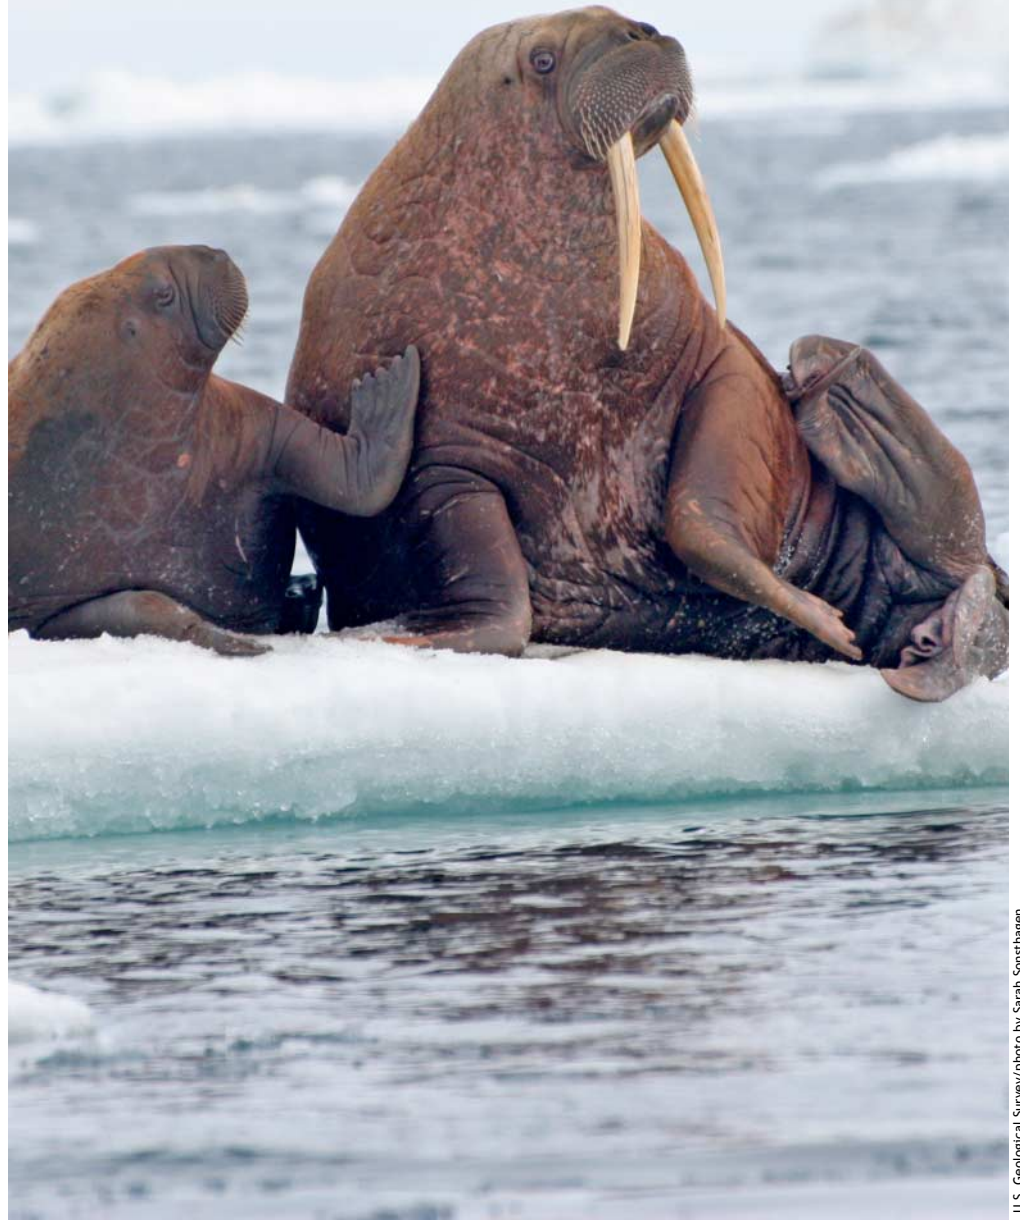

# Nature's Web

Issue No. 32

Winter 2013

## INSIDE THIS ISSUE...

Editor's Page  
The Penguin  
Captain Cockle  
The Walrus  
The Real Map  
of Ireland  
All in a  
Day's Work:  
Kevin Sheehan,  
Marine  
Geophysicist  
Wordsearch  
Colour In:  
Let It Snow!  
Learn More  
The World  
Around Us  
Peppers  
Fun Page  
Activity  
Raining Cats  
and Dogs!  
Nature  
Noticeboard

## Ivory Smile!

U.S. Geological Survey/photo by Sarah Sonsthagen

© 2013 Sherkin Island Marine Station & its licensors. All rights reserved.