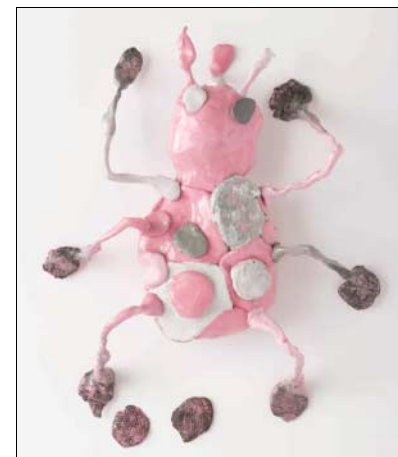

Agitantis cimex (Wriggley Bug)

The Wriggley Bug is invariably found in sticky situations, and can sometimes have quite a bubbly character. He gets from place to place by attaching himself to a shoe. He must always, always be disposed of in a waste bin.

© 2011 Sherkin Island Marine Station & its licensors. All rights reserved.